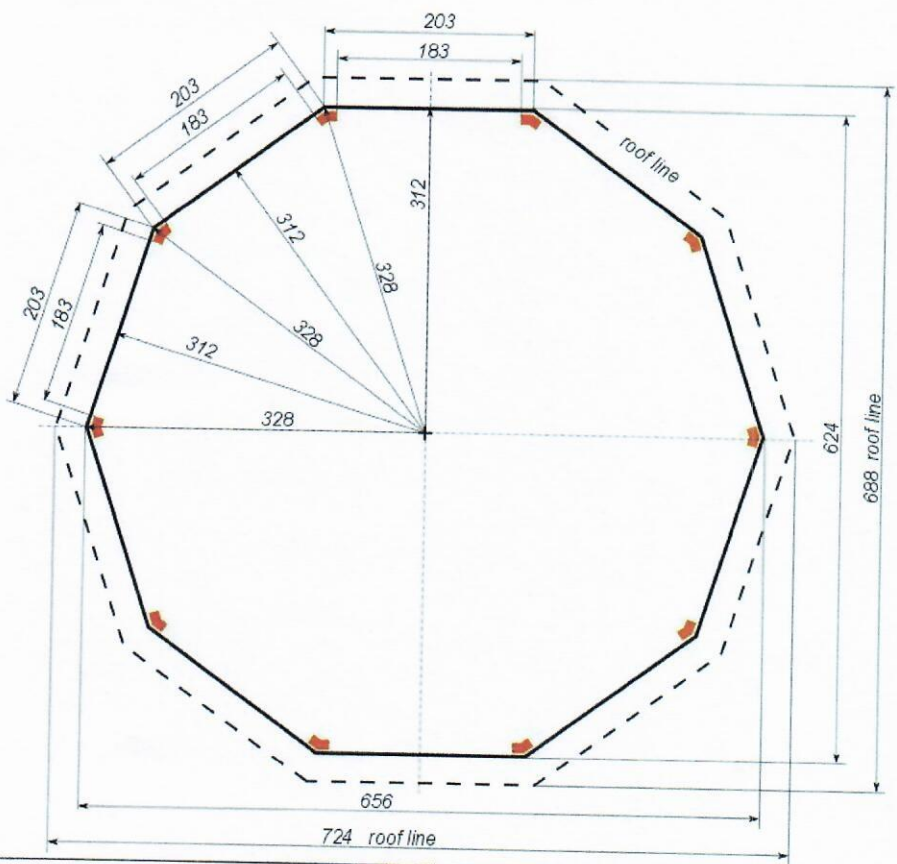

5 z 6

Nazwa pliku

summerhouse octogonal di5m_5.JPG

Nazwa pliku

Base plan for decagonal extra large building.jpg

Base plan for extra large decagonal building [cm]

041289